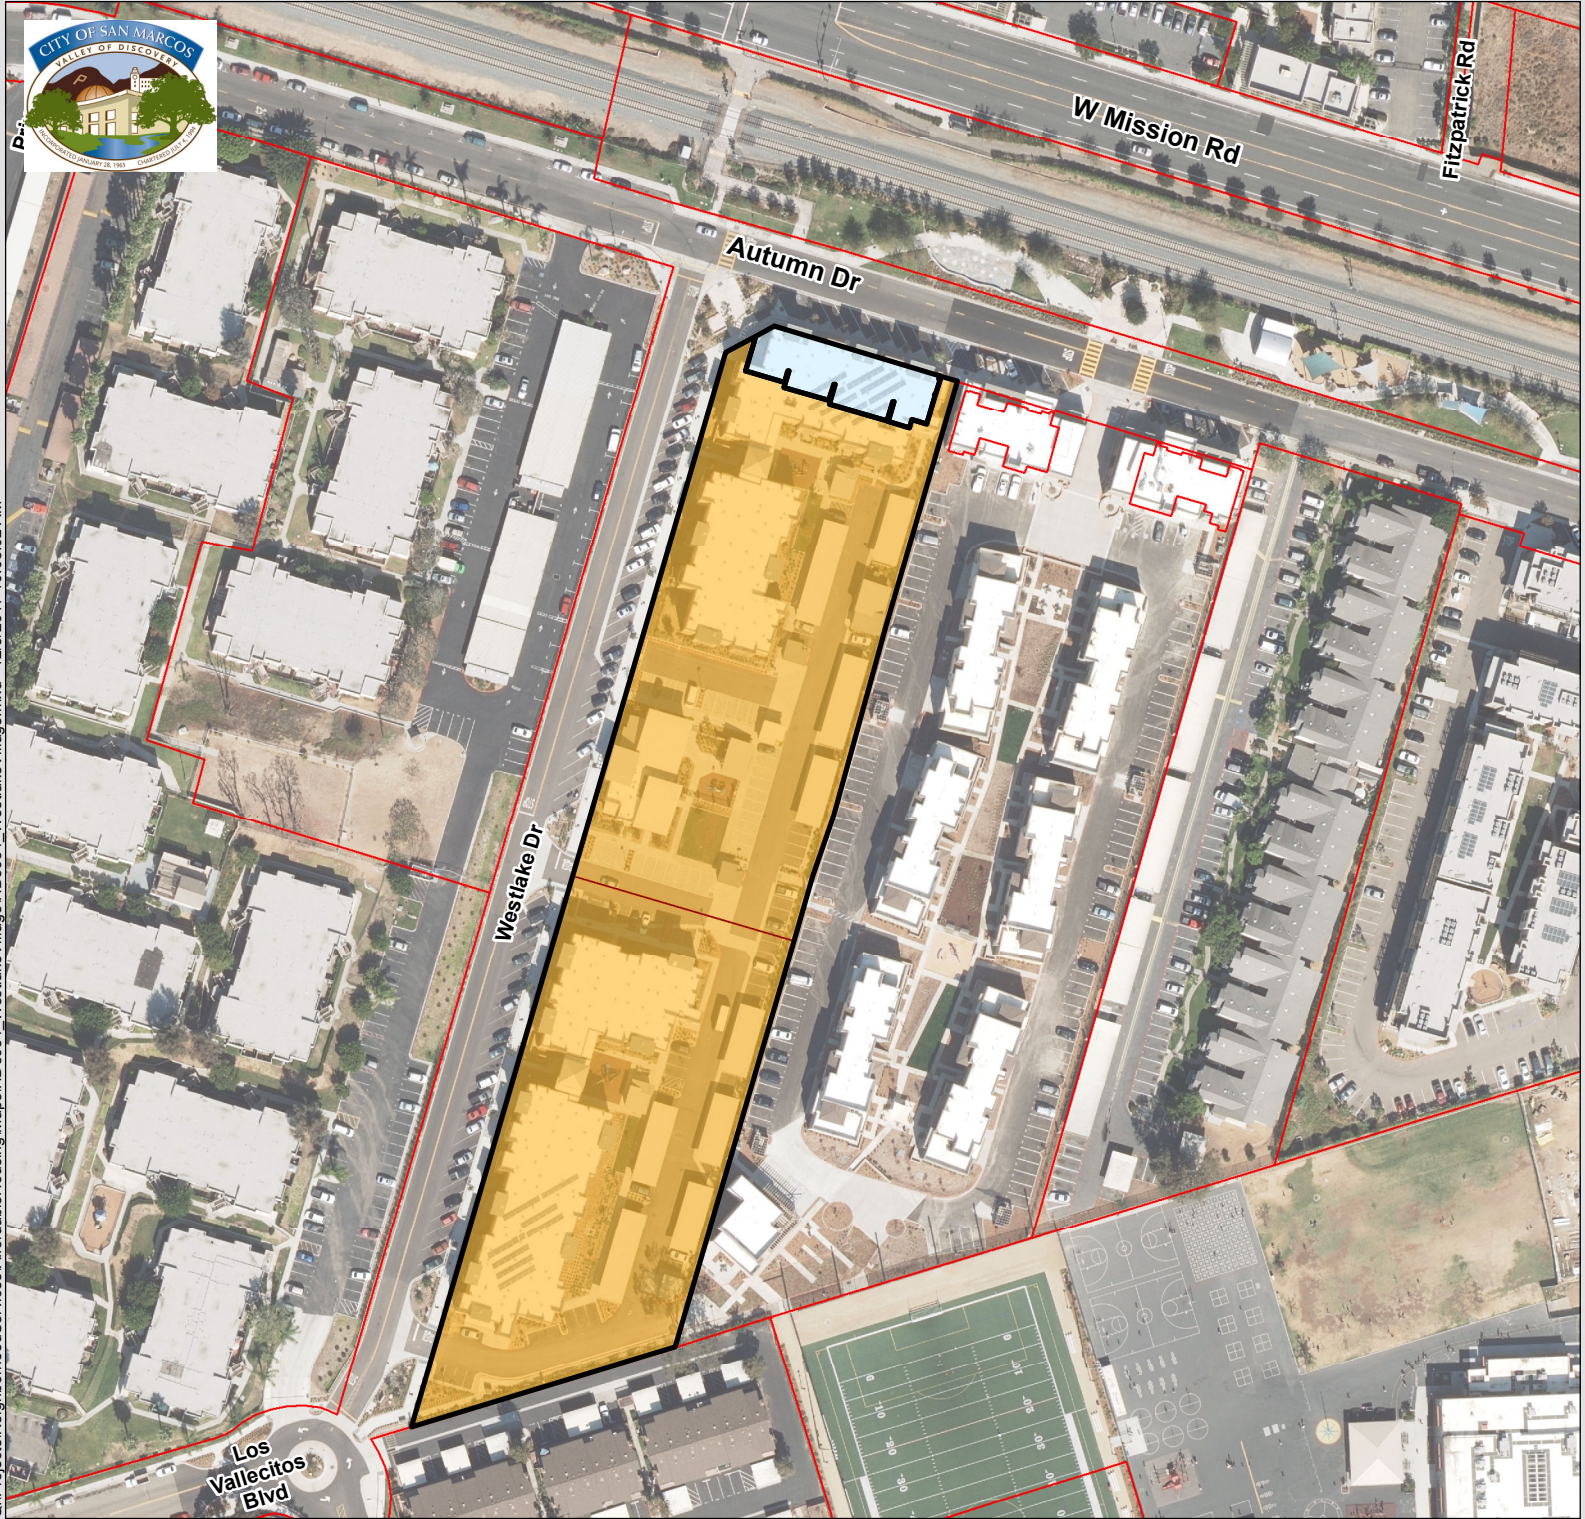

C:\Projects\NeighborhoodServices\AffordableHousing\Maps\HD_5934_ WestlakeVillage\HD_5934_ WestlakeVillage.mxd 12/5/2017 10:08:02 AM

Westlake Village affordable housing community developed by National CORE

- Westlake Village project site
- Westlake Village Residential Component owned by National CORE
- Westlake Village Commercial Component owned by SHA
- Parcels

CREATED BY: City of San Marcos GIS
 DATA SOURCES: SanGIS (09/2017)
 USGS (10/2014)
 City of San Marcos (12/2017)