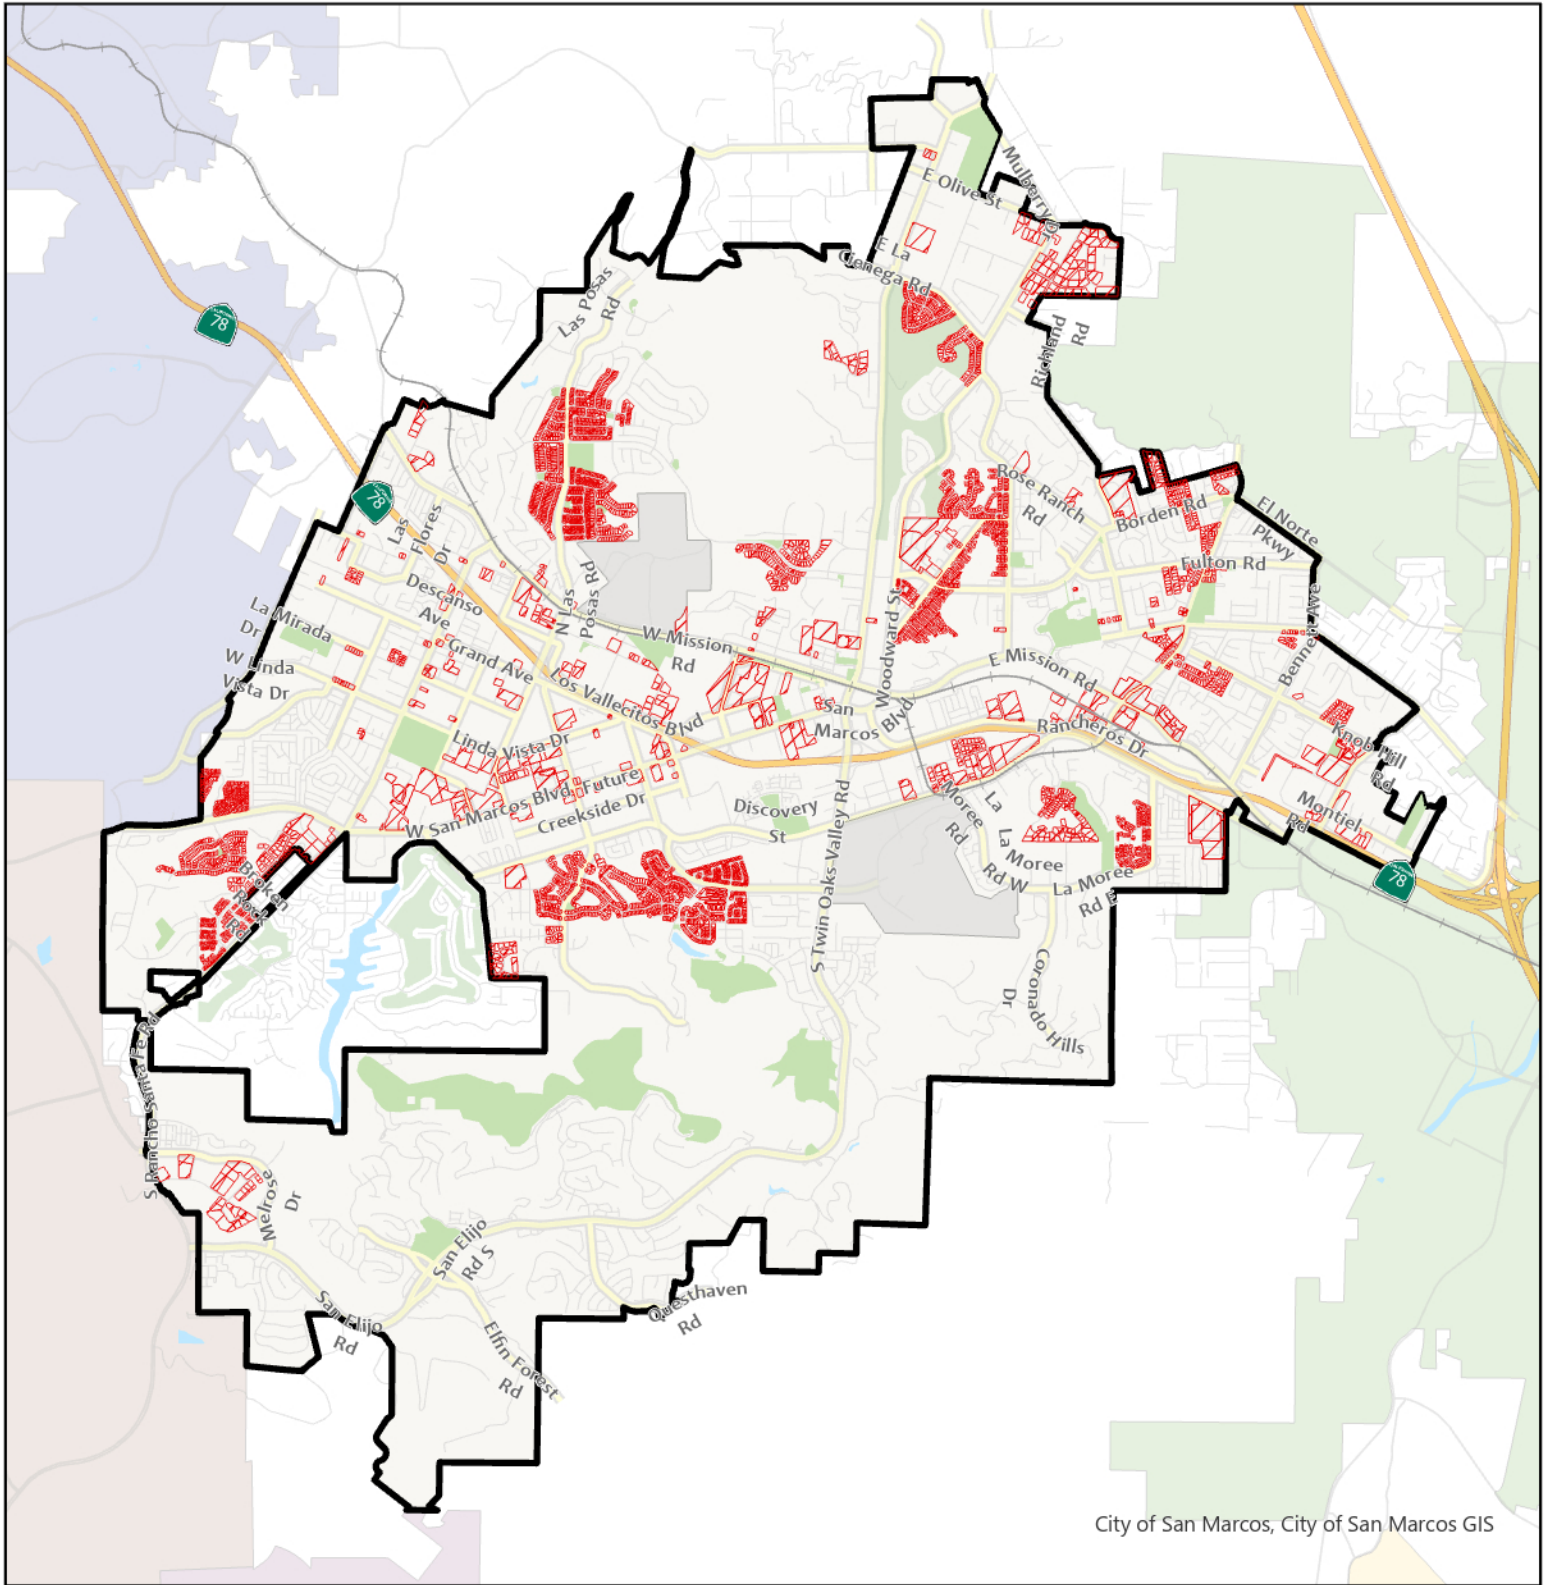

Lighting and Landscaping District No. 1

ASSESSMENT DIAGRAM

City of San Marcos, City of San Marcos GIS

Parcels Within Lighting and Landscaping District No. 1