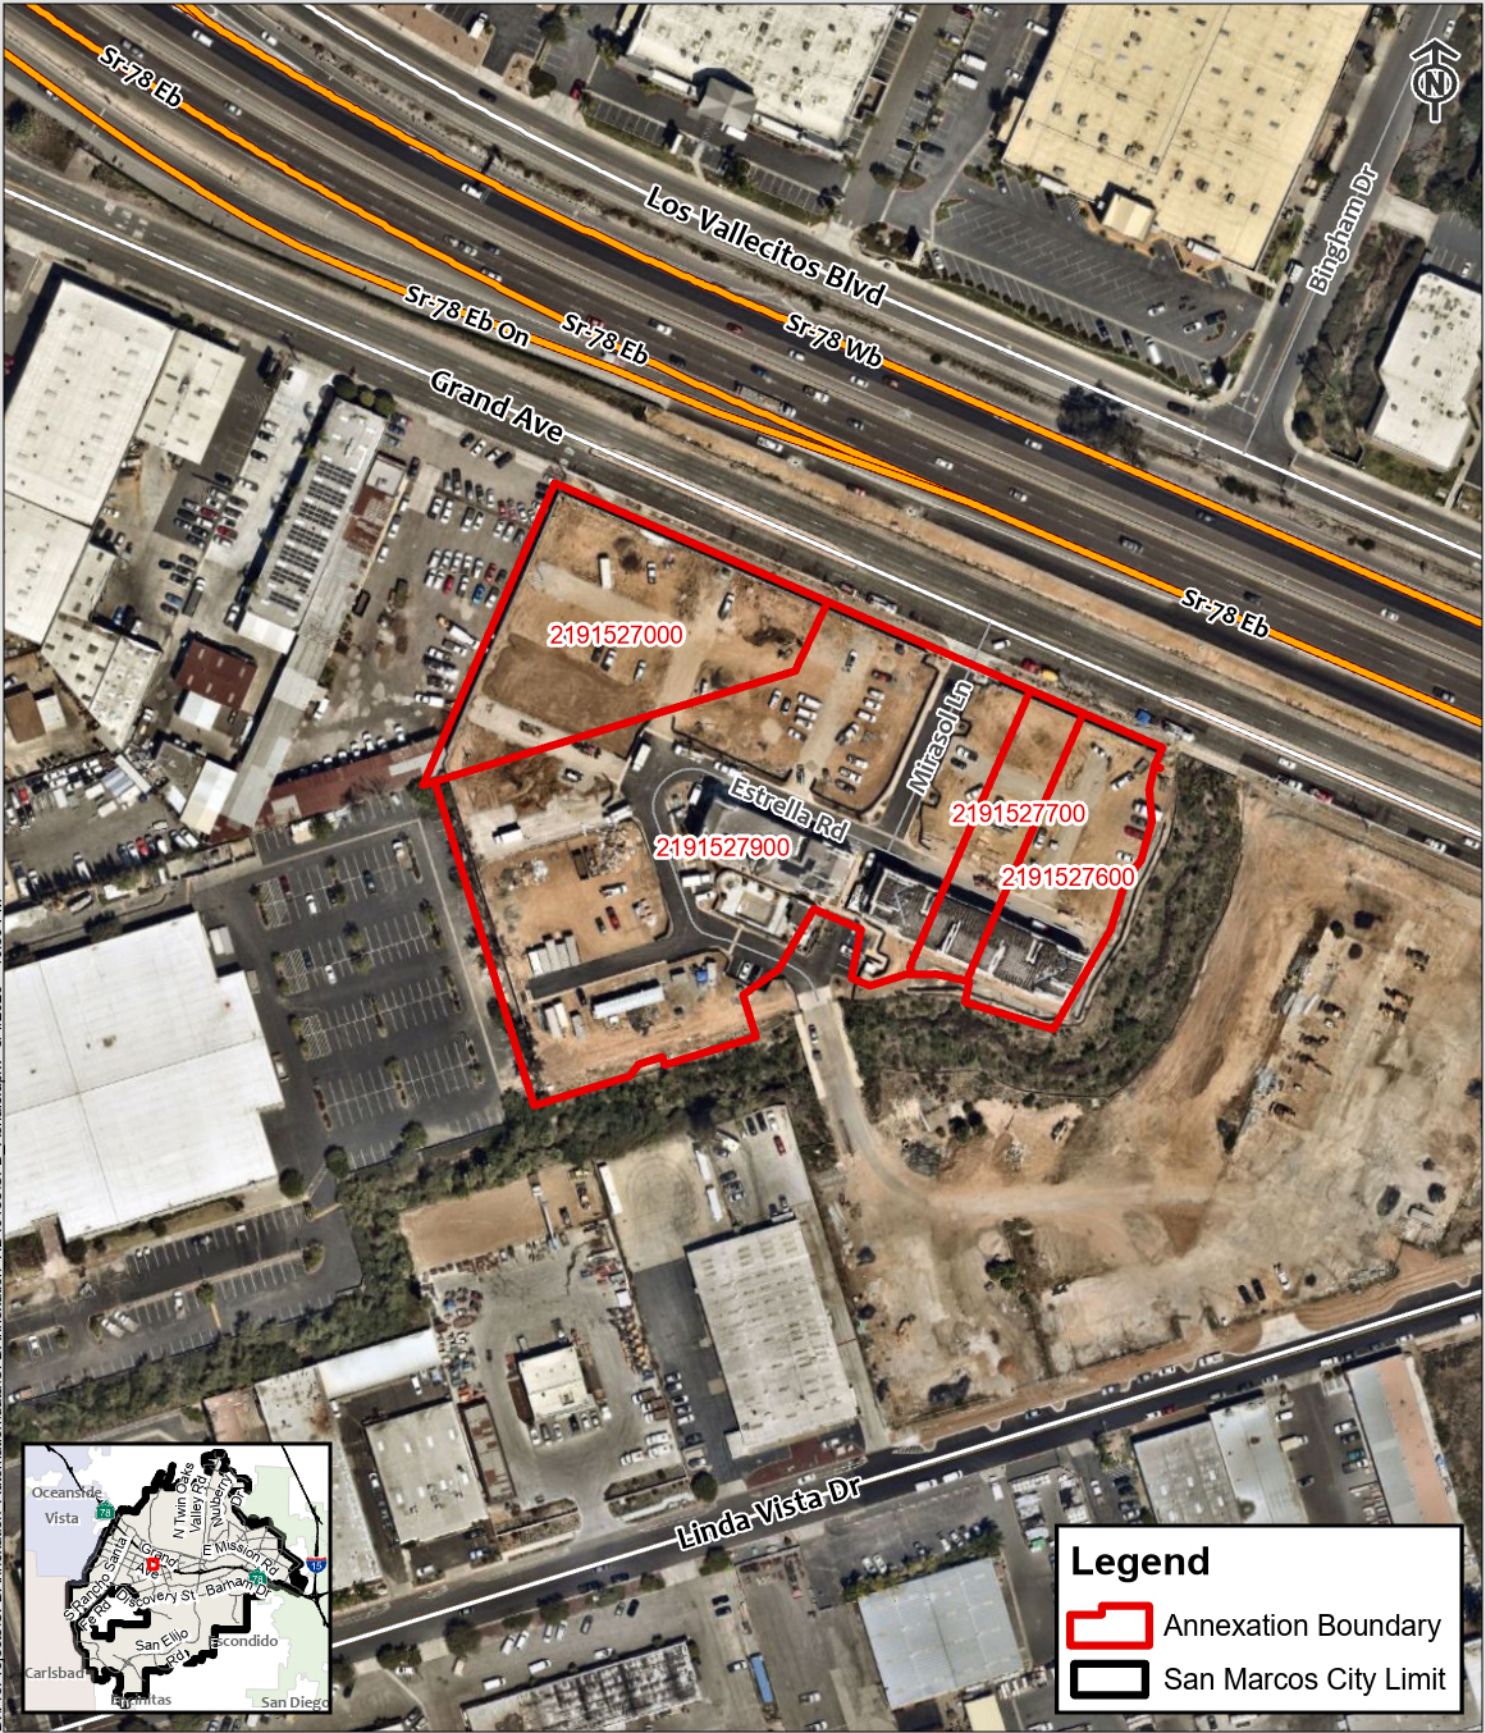

Legend

- Annexation Boundary
- San Marcos City Limit

SAN MARCOS
DISCOVER LIFE'S POSSIBILITIES

Aerial Map

CFD 98-01 Police Only

Annexation No. 94

CREATED BY: City of San Marcos GIS
DATA SOURCES: San GIS (05/2026)
City of San Marcos 05/2026